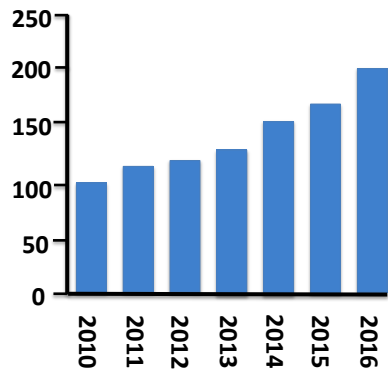

A. Post breeding flock counts of N NZ dotterel at Omaha

B. Dotterel breeding results

Year	Breeding pairs	Chicks fledged
09 - 10	17	3
10 - 11	17	7
11 - 12	13	1
12 - 13	16	4
13 - 14	15	6
14 - 15	17	8
15 - 16	16	8