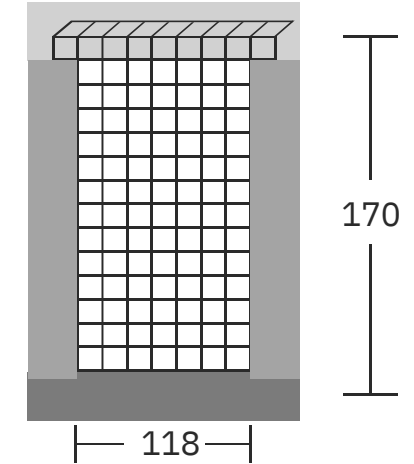

# Wooden Trap Tunnel Dimensions - weka proof length

Front view (fixed mesh)

Back view (removable mesh)

- Lid 490 x 150 x 25 mm
- Sides 530 x 147 x 25 mm
- Base 510 x 147 x 25 mm

Mesh 170 x 130 mm

Staple