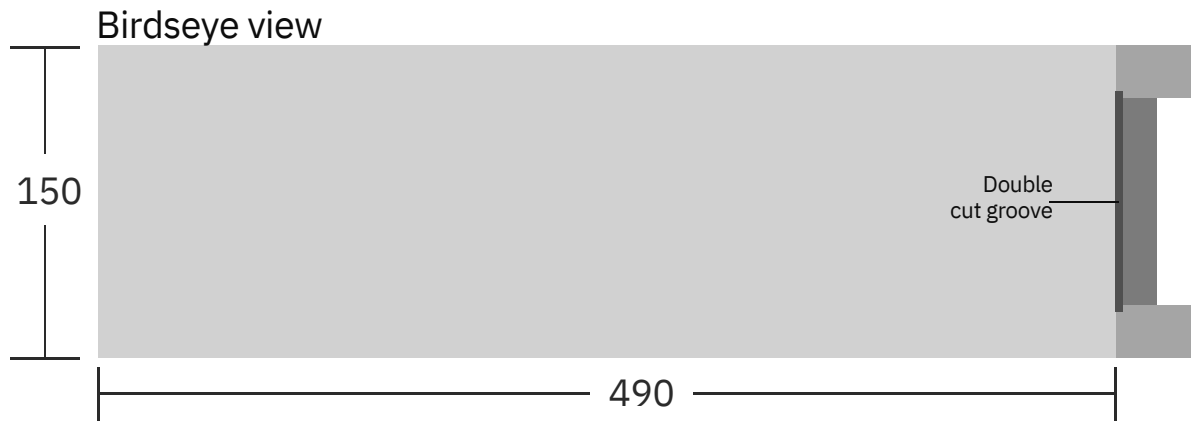

# Wooden Trap Tunnel Dimensions - weka proof length

Front view (fixed mesh)

Back view (removable mesh)

- Lid 490 x 150 x 25 mm
- Sides 530 x 147 x 25 mm
- Base 510 x 147 x 25 mm

Mesh 170 x 130 mm

Staple