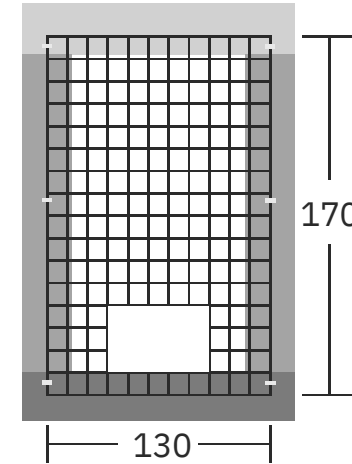

# Wooden Trap Tunnel Dimensions - weka proof length

Front view (fixed mesh)

Back view (removable mesh)

- Lid 490 x 150 x 25 mm
- Sides 530 x 147 x 25 mm
- Base 510 x 147 x 25 mm

Mesh 170 x 130 mm

Staple